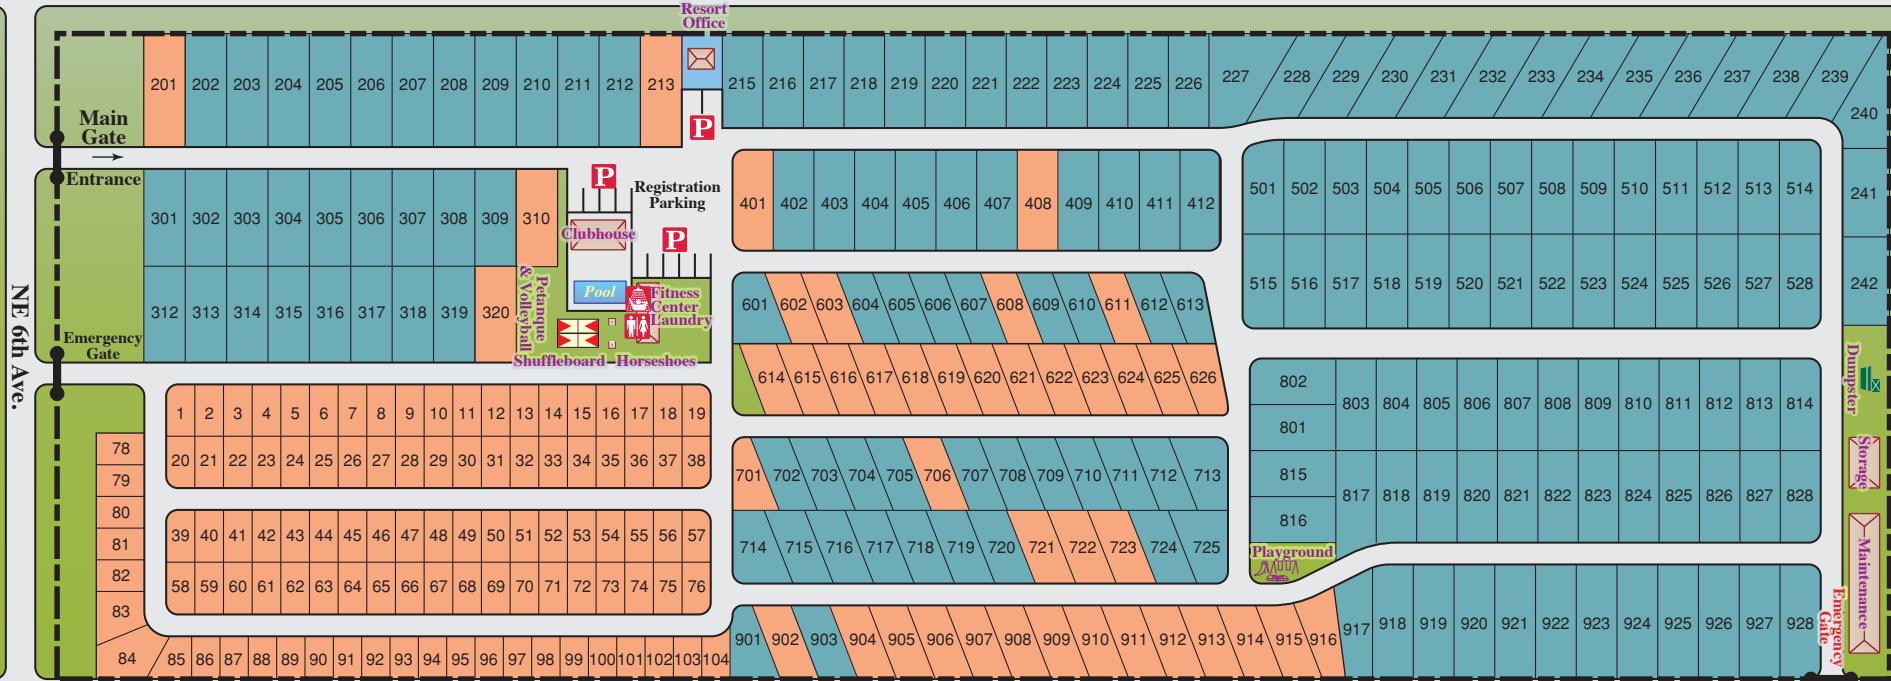

Homestead Blvd./ South Dixie Hwy.

 **Manufactured Home Sites**

 **RVs & Park Models**

Lot # \_\_\_\_\_ Gate Code \_\_\_\_\_